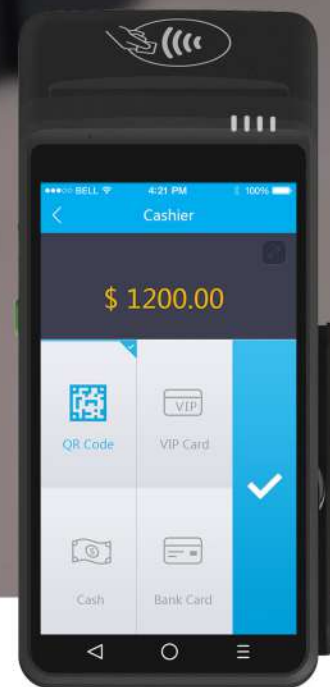

wizarPOS

Enable Smart Payments

Q2

Most Affordable
Smart POS

payWave

MasterCard TQM

paypass

expressPay

- Omni-channel acceptance (swipe, chip, contactless, eWallet, pre-paid, barcode, and biometrics) and high-speed printing
- PIN on glass featuring a smooth transaction flow on a 5.5" touch screen and color display
- Handheld or countertop flexibility